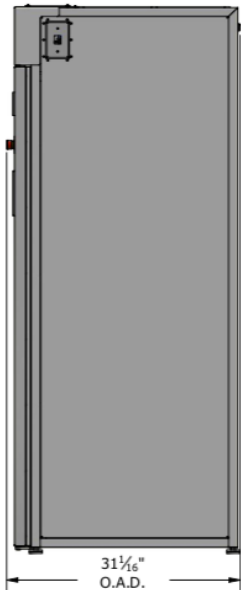

ZONO SC 2 WH Double Door Machine with Heat

KILLS 99.99% OF VIRUSES+ & 99.9% OF BACTERIA* IN 30 MINUTES

- **EFFECTIVE** ZONO disinfects and sanitizes many different surfaces including plastics, cloth and electronics without use of harsh liquid chemicals.
- **SIMPLE** ZONO is quick & easy. Easy to set up, easy to operate. Load items into a cart, roll cart into the ZONO & 30 minutes later use the item, no rinsing, no wiping = no worry.
- **SAFE** ZONO uses ozone, which disinfects/sanitizes much of the food we eat & water we drink. Numerous safety features exist inside & outside the units, making ZONO safe to operate in work/play areas.
- **SUSTAINABLE** ZONO is environmentally friendly. It uses very small amounts of water & electricity and eliminates the need to bring toxic chemicals into your facility.

VIRUSES & BACTERIA TESTED & CERTIFIED

+Disinfects: Kills 99.99% of Norovirus on non-porous surfaces.
*Sanitizes: Kills 99.9% of bacteria. Tested on non-porous and porous surfaces.

- Staphylococcus aureus (Staph)
- Methicillin-Resistant Staphylococcus aureus (MRSA)
- Escherichia coli (E. coli)
- Streptococcus pyogenes (S. pyogenes)
- Shigella dysenteriae (Shigella)
- Salmonella enteritidis (Salmonella)
- Pseudomonas aeruginosa (P. aeruginosa)

SPECIFICATIONS

- Temp 140°F critical to kill lice larvae & bedbugs (optional heat unit).
- Use of humidity boosts ZONO's efficacy of killing dangerous pathogens.
- Exterior meets ASTM C1055 regulations. Safe to touch during operation.
- Dimensions: 76 3/16" H x 52 5/8" W x 31 1/16" D
- Capacity: 56.8 cu ft
- Weight: 284 lbs.
- Connects to ordinary 120 volt electrical outlet; 1,500 watts; Use a dedicated 120 volt circuit.
- Proudly Made in the USA.
- Exceeds NIOSH and OSHA safety & health standards.
- Conforms to EPA's FIFRA standards for Pest Control devices.

EASE OF USE FEATURES

- **ERGONOMIC** Ergonomically conscious rolling carts. Avoid bending & lifting.
- **FAST** Sanitizing cycles last only 30 minutes. No delay between cycles.
- **POWER** Only requires plug-in electrical outlet.
- **OPERATION** Simple touchscreen operating panel.
- **GUARANTEED** ZONO comes with a three-year warranty for parts & labor.

OTHER MODELS AVAILABLE

- SC 2 – No Heat unit
- SC 2 WD – Includes drying option 120°F to dry apparel

ACCESSORIES

- RR 7 7-bin Cart   RR 10 10-bin Cart   MC 8 8-mat Cart
- 4S UC 4-shelf Utility Cart   4S D UC 4-shelf Deep Utility Cart