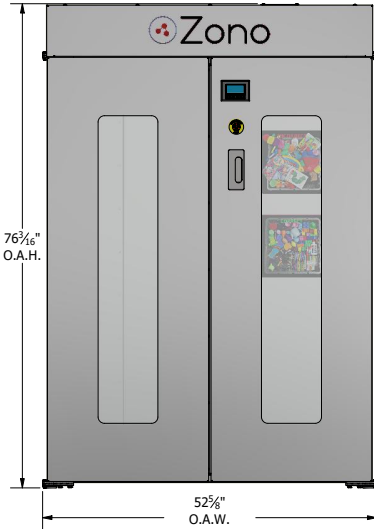

ZONO SC 2 WH Double Door Machine with Heat

KILLS 99.99% OF VIRUSES+ & 99.9% OF BACTERIA* IN 30 MINUTES

- EFFECTIVE** ZONO disinfects and sanitizes many different surfaces including plastics, cloth and electronics without use of harsh liquid chemicals.
- SIMPLE** ZONO is quick & easy. Easy to set up, easy to operate. Load items into a cart, roll cart into the ZONO & 30 minutes later use the item, no rinsing, no wiping = no worry.
- SAFE** ZONO uses ozone, which disinfects/sanitizes much of the food we eat & water we drink. Numerous safety features exist inside & outside the units, making ZONO safe to operate in work/play areas.
- SUSTAINABLE** ZONO is environmentally friendly. It uses very small amounts of water & electricity and eliminates the need to bring toxic chemicals into your facility.

SPECIFICATIONS

- Temp 140°F critical to kill lice larvae & bedbugs (optional heat unit).
- Use of humidity boosts ZONO's efficacy of killing dangerous pathogens.
- Exterior meets ASTM C1055 regulations. Safe to touch during operation.
- Dimensions: 76 3/16" H x 52 5/8" W x 31 1/16" D
- Capacity: 56.8 cu ft
- Weight: 284 lbs.
- Connects to ordinary 120 volt electrical outlet; 1,500 watts; Use a dedicated 120 volt circuit.
- Proudly Made in the USA.
- Exceeds NIOSH and OSHA safety & health standards.
- Conforms to EPA's FIFRA standards for Pest Control devices.