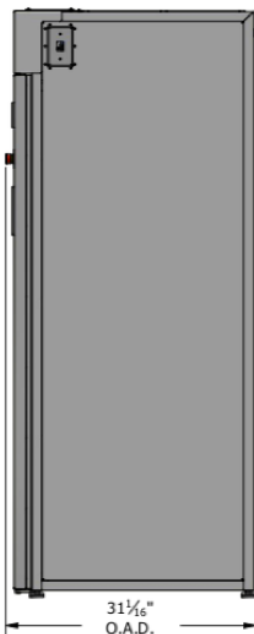

ZONO SC 2 WD Double Door Machine with Drying