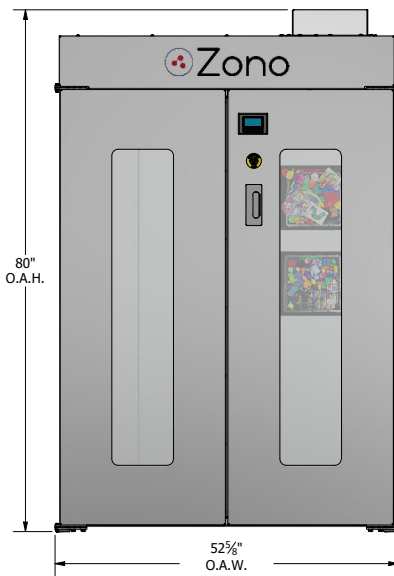

## ZONO SC 2 WD Double Door Machine with Drying

### SPECIFICATIONS

- Temp 120°F critical to dry apparel at a level safe for expensive protective gear (optional drying unit).
- The use of humidity boosts ZONO's efficacy of killing dangerous pathogens.
- Exterior meets ASTM C1055 regulations. Safe to touch during operation.
- Dimensions: 80" H x 52 5/8" W x 31 1/16" D
- Capacity: 56.8 cu ft
- Weight: 284 lbs.
- Connects to ordinary 120 volt electrical outlet; 1,500 watts; Use a dedicated 120 volt circuit.
- Proudly Made in the USA.
- Exceeds NIOSH and OSHA safety & health standards.
- Conforms to EPA's FIFRA standards for Pest Control devices.