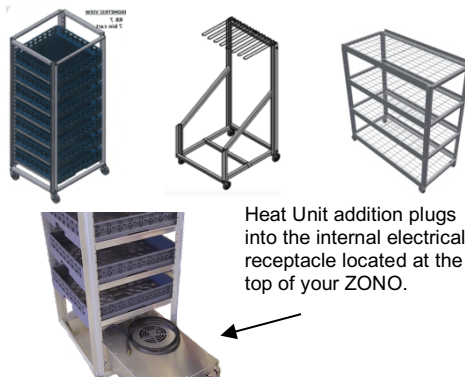

SPECIFICATIONS

- Temp 140°F critical to kill lice larvae & bedbugs.
- The use of humidity boosts ZONO's efficacy of killing dangerous pathogens.
- Exterior meets ASTM C1055 regulations. Safe to touch during operation.
- Dimensions: 76 3/16" H x 26 1/2" W x 31 3/16" D
- Capacity: 28.4 cu ft
- Weight: 151 lbs.
- Connects to ordinary 120 volt electrical outlet; 1,500 watts; Use as a dedicated 120 volt circuit.
- Proudly Made in the USA.
- Exceeds NIOSH and OSHA safety & health standards.
- Conforms to EPA's FIFRA standards for Pest Control devices.

EASE OF USE FEATURES

- ERGONOMIC** Ergonomically conscious using rolling carts. Avoiding bend & lift.
- FAST** Sanitizing cycles last only 30 minutes. No delay between cycles.
- POWER** Only requires plug-in electrical outlet.
- OPERATION** Simple touchscreen operating panel.
- GUARANTEED** ZONO comes with a three-year warranty for parts & labor.

OTHER MODELS AVAILABLE

SC 1 – No Heat unit

ACCESSORIES

RR 7 7-bin Cart RR 10 10-bin Cart MC 8 8-mat Cart
 4S UC 4-shelf Utility Cart

Heat Unit addition plugs into the internal electrical receptacle located at the top of your ZONO.