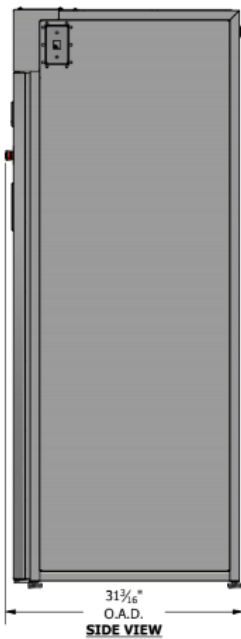

ZONO SC 1 WH Single Door Machine with Heat

KILLS 99.99% OF VIRUSES+ & 99.9% BACTERIA* IN 30 MINUTES

1. **EFFECTIVE** ZONO Disinfects and sanitizes many different surfaces including plastics, cloth, and electronics without the use of harsh liquid chemicals.
2. **SIMPLE** ZONO is quick & easy. Easy to set up, easy to operate. Load items into a cart, roll cart into the ZONO & 30 minutes later use the item, no rinsing, no wiping = no worry.
3. **SAFE** ZONO uses ozone, which disinfects/sanitizes much of the food we eat & water we drink. Numerous safety features exist inside & outside the units, making ZONO safe to operate in work/play areas.
4. **SUSTAINABLE** ZONO is environmentally friendly. It uses very small amounts of water & electricity and eliminates the need to bring toxic chemicals into your facility.

VIRUSES & BACTERIA TESTED & CERTIFIED

+Disinfects: Kills 99.99% of Norovirus on non-porous surfaces.

*Sanitizes: Kills 99.9% of bacteria. Tested on non-porous and porous surfaces.

- Staphylococcus aureus (Staph)
- Methicillin-Resistant Staphylococcus aureus (MRSA)
- Escherichia Coli (E. coli)
- Streptococcus Pyogenes (S. pyogenes)
- Shigella dysenteriae (Shigella)
- Salmonella Enteritidis (Salmonella)
- Pseudomonas Aeruginosa (P. aeruginosa)

SPECIFICATIONS

- Temp 140°F critical to kill lice larvae & bedbugs.
- The use of humidity boosts ZONO's efficacy of killing dangerous pathogens.
- Exterior meets ASTM C1055 regulations. Safe to touch during operation.
- Dimensions: 76 3/16" H x 26 1/2" W x 31 3/16" D
- Capacity: 28.4 cu ft
- Weight: 151 lbs.
- Connects to ordinary 120 volt electrical outlet; 1,500 watts; Use as a dedicated 120 volt circuit.
- Proudly Made in the USA.
- Exceeds NIOSH and OSHA safety & health standards.
- Conforms to EPA's FIFRA standards for Pest Control devices.

EASE OF USE FEATURES

1. **ERGONOMIC** Ergonomically conscious using rolling carts. Avoiding bend & lift.
2. **FAST** Sanitizing cycles last only 30 minutes. No delay between cycles.
3. **POWER** Only requires plug-in electrical outlet.
4. **OPERATION** Simple touchscreen operating panel.
5. **GUARANTEED** ZONO comes with a three-year warranty for parts & labor.

OTHER MODELS AVAILABLE

SC 1 – No Heat unit